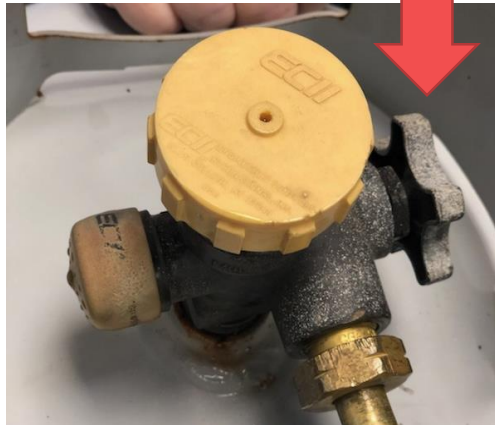

## TO TURN ON THE HEATER

- A. Make sure the propane valve is open. (see arrow)

- B. Turn the heater on. Switch is found on the back side of machine.  
Make sure it is on “HEAT” mode and not on “VENT” mode.